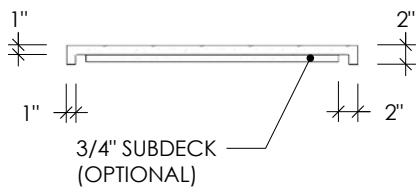

SECTION VIEW