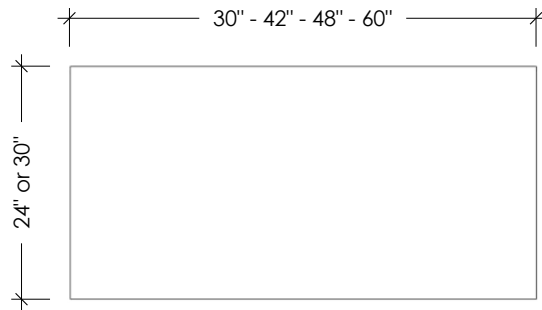

CONCRETE TABLE TOPS

CONCRETE TABLE TOP, 2"

SKU: TBL-TOPS2

- 8 concrete color options
- Concrete table top is 2" thick
- Optional 3/4" subdeck
- Square or rectangular options
- Intended for indoor use (outdoor upon request)
- Handmade in the USA

- Table Top Sizes:
- 24"L x 24"W x 2"H
  - 30"L x 30"W x 2"H
  - 36"L x 36"W x 2"H
  - 30"L x 24"W x 2"H
  - 42"L x 24"W x 2"H
  - 48"L x 30"W x 2"H
  - 60"L x 30"W x 2"H

PLAN VIEW (SQUARE SHAPE)

PLAN VIEW (RECTANGLE SHAPE)