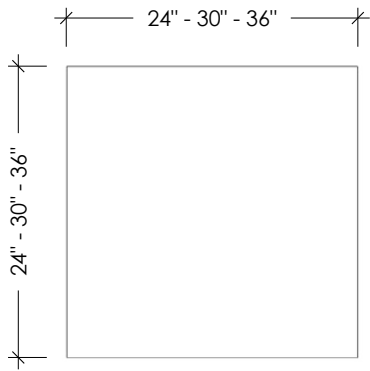

CONCRETE TABLE TOPS

CONCRETE TABLE TOP, 2"

SKU: TBL-TOPS2

- 8 concrete color options
- Concrete table top is 2" thick
- Optional 3/4" subdeck
- Square or rectangular options
- Intended for indoor use (outdoor upon request)
- Handmade in the USA

- Table Top Sizes:
- 24"L x 24"W x 2"H
  - 30"L x 30"W x 2"H
  - 36"L x 36"W x 2"H
  - 30"L x 24"W x 2"H
  - 42"L x 24"W x 2"H
  - 48"L x 30"W x 2"H
  - 60"L x 30"W x 2"H

PLAN VIEW (SQUARE SHAPE)

PLAN VIEW (RECTANGLE SHAPE)