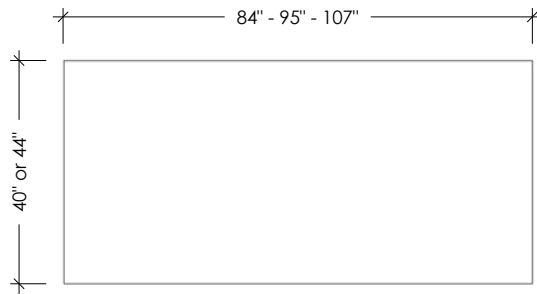

TORRE TABLE COLLECTION  
TORRE RECTANGLE CONCRETE DINING TABLE

SKU: TBL-TORRE-REC

- 8 concrete color options
- Concrete table top is 3.5" thick
- 3.5" x 3.5" tube steel base available in 3 finishes (stainless steel is 4" x 4")
- Leg clearance is 26.5" high
- Intended for indoor use (outdoor upon request)
- Handmade in the USA

Table Sizes:

- 84"L x 40"W x 30"H
- 84"L x 44"W x 30"H
- 95"L x 40"W x 30"H
- 95"L x 44"W x 30"H
- 107"L x 40"W x 30"H
- 107"L x 44"W x 30"H

PLAN VIEW

FRONT ELEVATION

SIDE ELEVATION

Concrete Colors

Metal Base Finishes