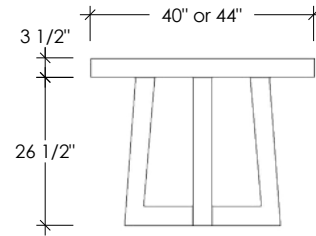

TORRE TABLE COLLECTION  
TORRE RECTANGLE CONCRETE DINING TABLE

SKU: TBL-TORRE-REC

- 8 concrete color options
- Concrete table top is 3.5" thick
- 3.5" x 3.5" tube steel base available in 3 finishes (stainless steel is 4" x 4")
- Leg clearance is 26.5" high
- Intended for indoor use (outdoor upon request)
- Handmade in the USA

Table Sizes:

- 84"L x 40"W x 30"H
- 84"L x 44"W x 30"H
- 95"L x 40"W x 30"H
- 95"L x 44"W x 30"H
- 107"L x 40"W x 30"H
- 107"L x 44"W x 30"H

PLAN VIEW

FRONT ELEVATION

SIDE ELEVATION

Concrete Colors

Metal Base Finishes