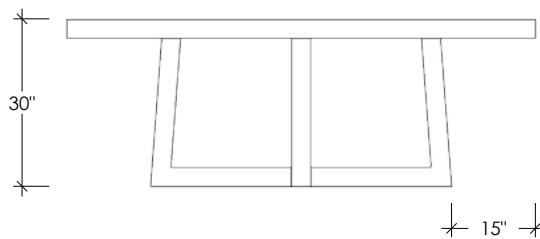

TORRE TABLE COLLECTION  
TORRE RECTANGLE CONCRETE DINING TABLE

SKU: TBL-TORRE-REC

- 8 concrete color options
- Concrete table top is 3.5" thick
- 3.5" x 3.5" tube steel base available in 3 finishes (stainless steel is 4" x 4")
- Leg clearance is 26.5" high
- Intended for indoor use (outdoor upon request)
- Handmade in the USA

Table Sizes:

- 84"L x 40"W x 30"H
- 84"L x 44"W x 30"H
- 95"L x 40"W x 30"H
- 95"L x 44"W x 30"H
- 107"L x 40"W x 30"H
- 107"L x 44"W x 30"H

PLAN VIEW

FRONT ELEVATION

SIDE ELEVATION

Concrete Colors

Metal Base Finishes