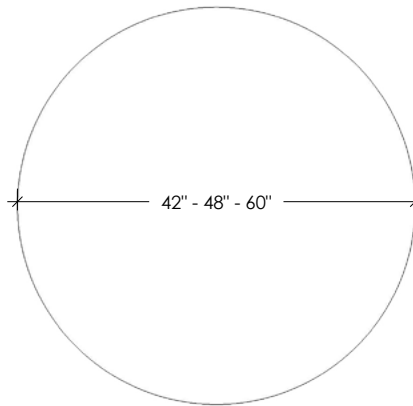

TORRE TABLE COLLECTION
TORRE ROUND CONCRETE DINING TABLE

SKU: TBL-TORRE-RND

- 8 concrete color options
- Concrete table top is 3.5" thick
- 3.5" x 3.5" tube steel base available in 3 finishes (stainless steel is 4" x 4")
- Leg clearance is 26.5" high
- Intended for indoor use (outdoor upon request)
- Handmade in the USA

Table Sizes:

- 42" (round) x 30" H
- 48" (round) x 30" H
- 60" (round) x 30" H

PLAN VIEW

FRONT ELEVATION

Concrete Colors

Metal Base Finishes