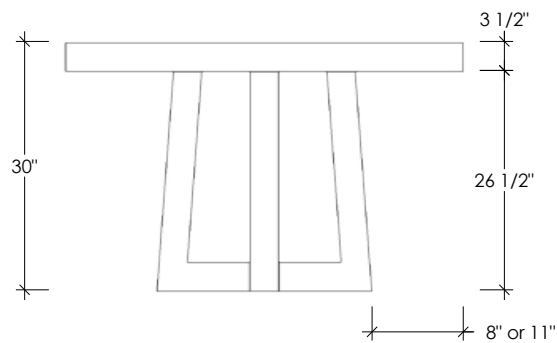

TORRE TABLE COLLECTION
TORRE ROUND CONCRETE DINING TABLE

SKU: TBL-TORRE-RND

- 8 concrete color options
- Concrete table top is 3.5" thick
- 3.5" x 3.5" tube steel base available in 2 finishes (stainless steel is 4" x 4")
- Leg clearance is 26.5" high
- Intended for indoor use (outdoor upon request)
- Handmade in the USA

Table Sizes:

- 42" (round) x 30" H
- 48" (round) x 30" H
- 60" (round) x 30" H

PLAN VIEW

FRONT ELEVATION

Concrete Colors

Metal Base Finishes