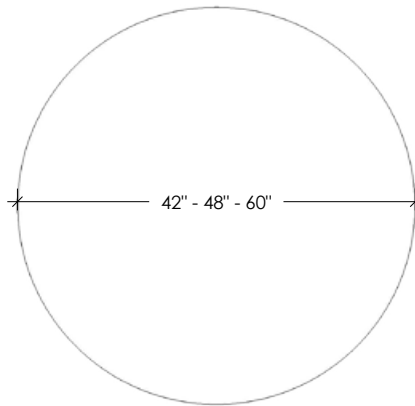

TORRE TABLE COLLECTION
TORRE ROUND CONCRETE DINING TABLE

SKU: TBL-TORRE-RND

- 8 concrete color options
- Concrete table top is 3.5" thick
- 3.5" x 3.5" tube steel base available in 2 finishes (stainless steel is 4" x 4")
- Leg clearance is 26.5" high
- Intended for indoor use (outdoor upon request)
- Handmade in the USA

Table Sizes:

- 42" (round) x 30" H
- 48" (round) x 30" H
- 60" (round) x 30" H

PLAN VIEW

FRONT ELEVATION

Concrete Colors

Metal Base Finishes