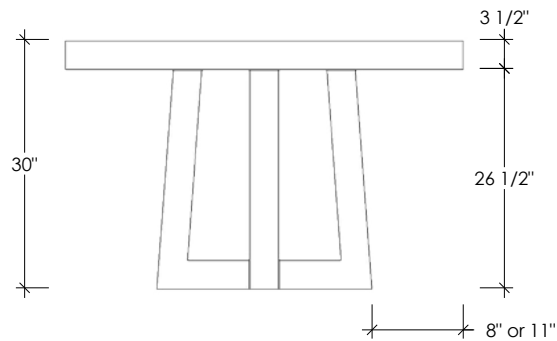

TORRE TABLE COLLECTION
TORRE ROUND CONCRETE DINING TABLE

SKU: TBL-TORRE-RND

- 8 concrete color options
- Concrete table top is 3.5" thick
- 3.5" x 3.5" tube steel base available in 3 finishes (stainless steel is 4" x 4")
- Leg clearance is 26.5" high
- Intended for indoor use (outdoor upon request)
- Handmade in the USA

Table Sizes:

- 42" (round) x 30" H
- 48" (round) x 30" H
- 60" (round) x 30" H

PLAN VIEW

FRONT ELEVATION

Concrete Colors

Metal Base Finishes