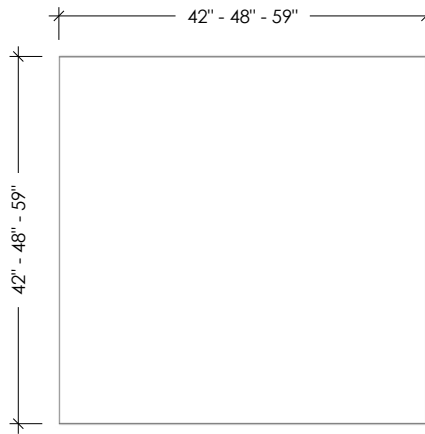

TORRE TABLE COLLECTION
TORRE SQUARE CONCRETE DINING TABLE

SKU: TBL-TORRE-SQU

- 8 concrete color options
- Concrete table top is 3.5" thick
- 3.5" x 3.5" tube steel base available in 3 finishes (stainless steel is 4" x 4")
- Leg clearance is 26.5" high
- Intended for indoor use (outdoor upon request)
- Handmade in the USA

Table Sizes:

- 42"L x 42"W x 30" H
- 48"L x 48"W x 30" H
- 59"L x 59"W x 30" H

PLAN VIEW

SIDE ELEVATION

Concrete Colors

Metal Base Finishes