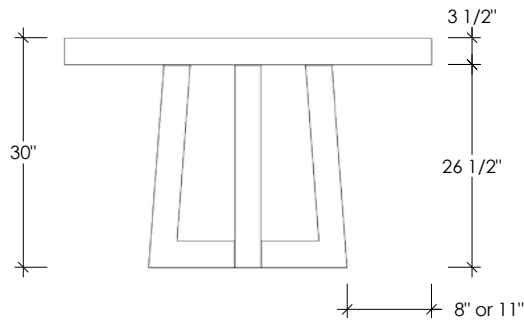

TORRE TABLE COLLECTION
TORRE SQUARE CONCRETE DINING TABLE

SKU: TBL-TORRE-SQU

- 8 concrete color options
- Concrete table top is 3.5" thick
- 3.5" x 3.5" tube steel base available in 3 finishes (stainless steel is 4" x 4")
- Leg clearance is 26.5" high
- Intended for indoor use (outdoor upon request)
- Handmade in the USA

Table Sizes:

- 42"L x 42"W x 30" H
- 48"L x 48"W x 30" H
- 59"L x 59"W x 30" H

PLAN VIEW

SIDE ELEVATION

Concrete Colors

Metal Base Finishes