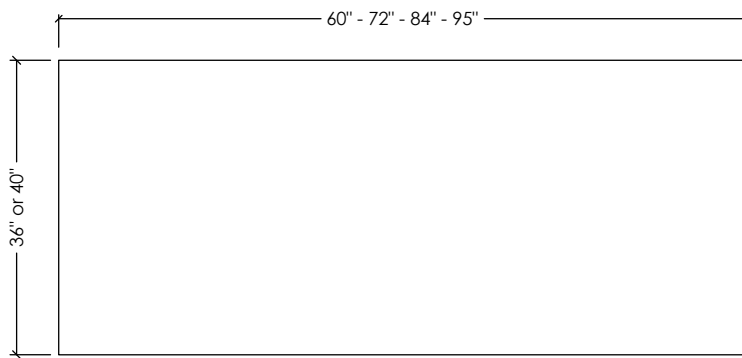

UNION TABLE COLLECTION

UNION CONCRETE TABLE

SKU: TBL-UNION-C

- 8 concrete color options
- Concrete top is 1" thick
- Table height is 30" / Leg clearance is 27" high
- 2" x 2" tube steel base available in 3 finishes
- Features built-in levelers to ensure that the table rests evenly
- Light assembly is required
- Intended for indoor use
- Handmade in the USA

Table Sizes:

- 60"L x 36"W x 30"H
- 60"L x 40"W x 30"H
- 72"L x 36"W x 30"H
- 72"L x 40"W x 30"H
- 84"L x 36"W x 30"H
- 84"L x 40"W x 30"H
- 95"L x 36"W x 30"H
- 95"L x 40"W x 30"H

PLAN VIEW

FRONT ELEVATION