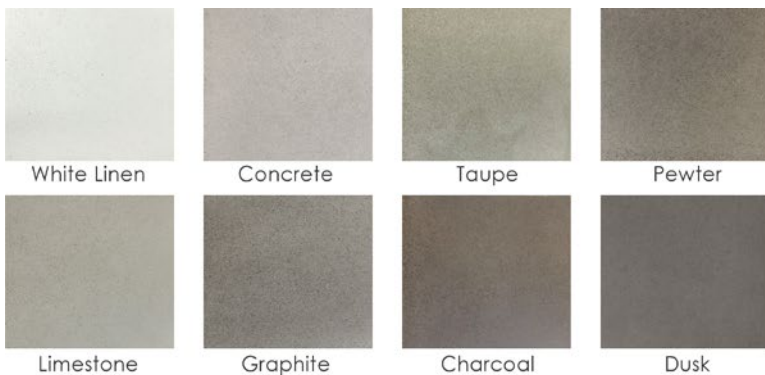

SIDE SECTION

Concrete Colors

Metal Base Finishes