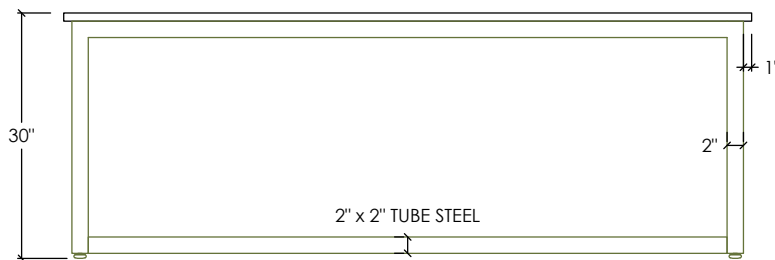

UNION TABLE COLLECTION

UNION CONCRETE TABLE

SKU: TBL-UNION-C

- 8 concrete color options
- Concrete top is 1" thick
- Table height is 30" / Leg clearance is 27" high
- 2" x 2" tube steel base available in 3 finishes
- Features built-in levelers to ensure that the table rests evenly
- Light assembly is required
- Intended for indoor use
- Handmade in the USA

Table Sizes:

- 60"L x 36"W x 30"H
- 60"L x 40"W x 30"H
- 72"L x 36"W x 30"H
- 72"L x 40"W x 30"H
- 84"L x 36"W x 30"H
- 84"L x 40"W x 30"H
- 95"L x 36"W x 30"H
- 95"L x 40"W x 30"H

PLAN VIEW

FRONT ELEVATION