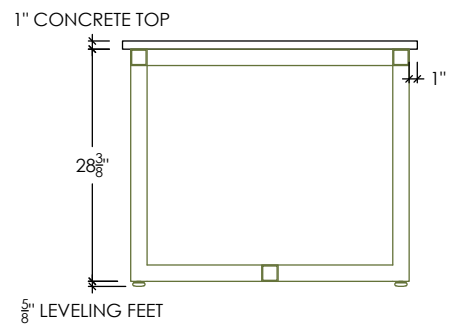

SIDE SECTION