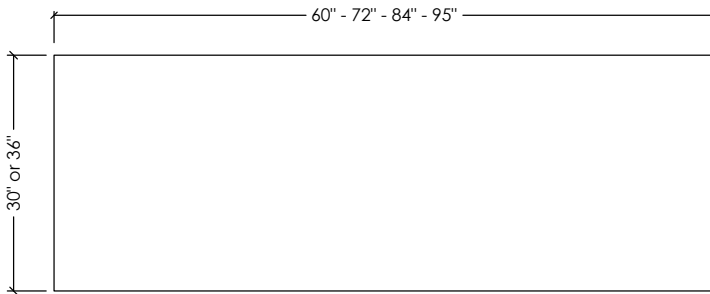

UNION TABLE COLLECTION

UNION CONCRETE PUB TABLE

SKU: TBL-UNIONPUB-C

- 8 concrete color options
- Concrete top is 1" thick
- Pub table height is 36" / Leg clearance is 33" high
- Dual crossbars act as foot rests
- 2" x 2" tube steel base available in 3 finishes
- Features built-in levelers to ensure that the table rests evenly
- Light assembly is required
- Intended for indoor use
- Handmade in the USA

Table Sizes:

- 60"L x 30"W x 36"H
- 60"L x 36"W x 36"H
- 72"L x 30"W x 36"H
- 72"L x 36"W x 36"H
- 84"L x 30"W x 36"H
- 84"L x 36"W x 36"H
- 95"L x 30"W x 36"H
- 95"L x 36"W x 36"H

PLAN VIEW

FRONT ELEVATION