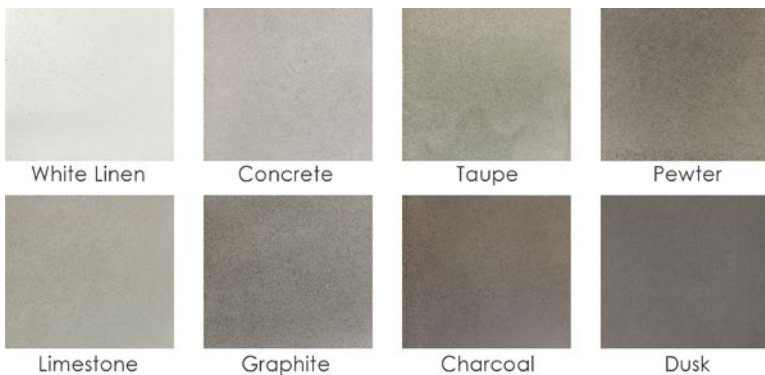

UNION TABLE COLLECTION

UNION CONCRETE PUB TABLE

SKU: TBL-UNIONPUB-C

- 8 concrete color options
- Concrete top is 1" thick
- Pub table height is 36" / Leg clearance is 33" high
- Dual crossbars act as foot rests
- 2" x 2" tube steel base available in 3 finishes
- Features built-in levelers to ensure that the table rests evenly
- Light assembly is required
- Intended for indoor use
- Handmade in the USA

SIDE SECTION

Concrete Colors

Metal Base Finishes