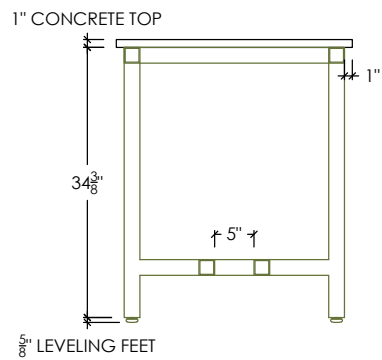

SIDE SECTION