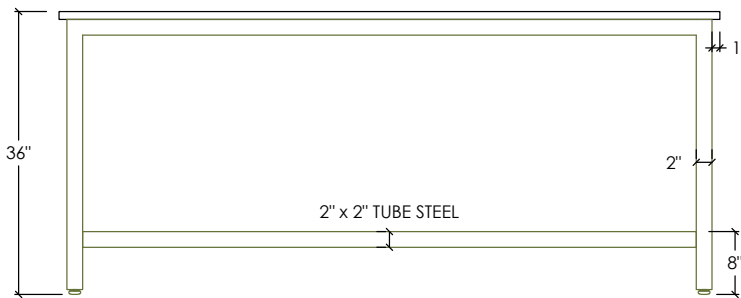

UNION TABLE COLLECTION

UNION CONCRETE PUB TABLE

SKU: TBL-UNIONPUB-C

- 8 concrete color options
- Concrete top is 1" thick
- Pub table height is 36" / Leg clearance is 33" high
- Dual crossbars act as foot rests
- 2" x 2" tube steel base available in 3 finishes
- Features built-in levelers to ensure that the table rests evenly
- Light assembly is required
- Intended for indoor use
- Handmade in the USA

Table Sizes:

- 60"L x 30"W x 36"H
- 60"L x 36"W x 36"H
- 72"L x 30"W x 36"H
- 72"L x 36"W x 36"H
- 84"L x 30"W x 36"H
- 84"L x 36"W x 36"H
- 95"L x 30"W x 36"H
- 95"L x 36"W x 36"H

PLAN VIEW

FRONT ELEVATION