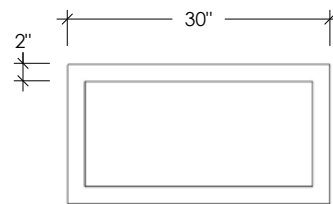

Table Sizes:

- 50"L x 30"W x 16"H

PLAN VIEW

FRONT ELEVATION

SIDE ELEVATION

Concrete Colors

Metal Base Finishes