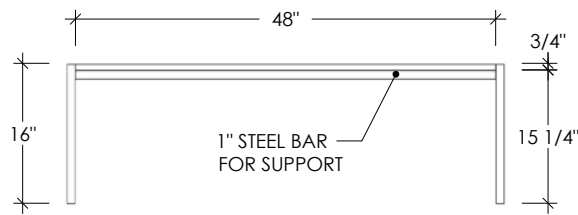

ZEN TABLE COLLECTION
ZEN CONCRETE COFFEE TABLE

SKU: TBL-ZEN-COFFEE

- 8 concrete color options
- Concrete table top is 3/4" thick
- 1" x 2" tube steel base available in 3 finishes
- Intended for indoor use (outdoor upon request)
- Handmade in the USA

Table Sizes:

- 50"L x 30"W x 16"H

PLAN VIEW

FRONT ELEVATION

SIDE ELEVATION

Concrete Colors

Metal Base Finishes