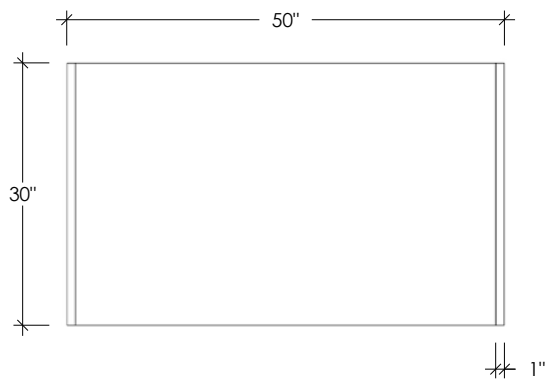

ZEN TABLE COLLECTION
ZEN CONCRETE COFFEE TABLE

SKU: TBL-ZEN-COFFEE

- 8 concrete color options
- Concrete table top is 3/4" thick
- 1" x 2" tube steel base available in 3 finishes
- Intended for indoor use (outdoor upon request)
- Handmade in the USA

Table Sizes:

- 50"L x 30"W x 16"H

PLAN VIEW

FRONT ELEVATION

SIDE ELEVATION

Concrete Colors

Metal Base Finishes