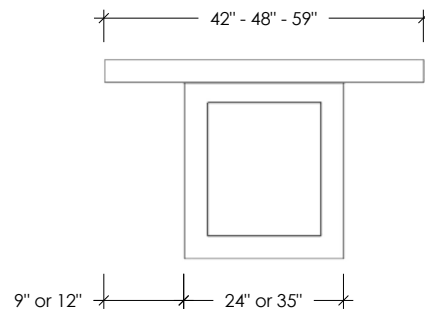

ZEN TABLE COLLECTION

ZEN SQUARE CONCRETE DINING TABLE

SKU: TBL-ZEN-SQU

- 8 concrete color options
- Concrete table top is 3.5" thick
- Leg clearance is 26.5" high
- 3.5" x 3.5" tube steel base available in 3 finishes (stainless steel is 4" x 4")
- Intended for indoor use (outdoor upon request)
- Handmade in the USA

Table Sizes:

- 42"L x 42"W x 30"H
- 48"L x 48"W x 30"H
- 59"L x 59"W x 30"H

PLAN VIEW

FRONT ELEVATION

SIDE ELEVATION

Concrete Colors

Metal Base Finishes