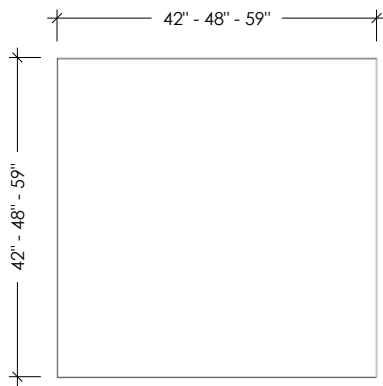

ZEN TABLE COLLECTION

ZEN SQUARE CONCRETE DINING TABLE

SKU: TBL-ZEN-SQU

- 8 concrete color options
- Concrete table top is 3.5" thick
- Leg clearance is 26.5" high
- 3.5" x 3.5" tube steel base available in 3 finishes (stainless steel is 4" x 4")
- Intended for indoor use (outdoor upon request)
- Handmade in the USA

Table Sizes:

- 42"L x 42"W x 30"H
- 48"L x 48"W x 30"H
- 59"L x 59"W x 30"H

PLAN VIEW

FRONT ELEVATION

SIDE ELEVATION

Concrete Colors

Metal Base Finishes