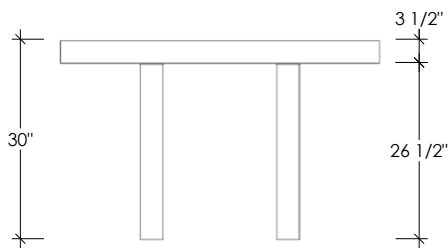

ZEN TABLE COLLECTION

ZEN SQUARE CONCRETE DINING TABLE

SKU: TBL-ZEN-SQU

- 8 concrete color options
- Concrete table top is 3.5" thick
- Leg clearance is 26.5" high
- 3.5" x 3.5" tube steel base available in 3 finishes (stainless steel is 4" x 4")
- Intended for indoor use (outdoor upon request)
- Handmade in the USA

Table Sizes:

- 42"L x 42"W x 30"H
- 48"L x 48"W x 30"H
- 59"L x 59"W x 30"H

PLAN VIEW

FRONT ELEVATION

SIDE ELEVATION

Concrete Colors

Metal Base Finishes