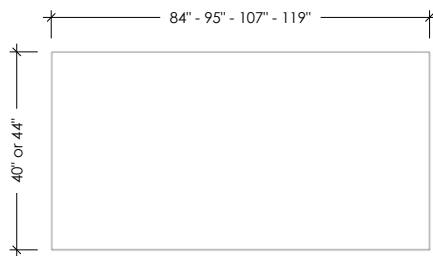

ZEN TABLE COLLECTION
ZEN CONCRETE DINING TABLE WOOD

SKU: TBL-ZEN-WD

- 8 concrete color options
- Concrete table top is 2" thick
- Leg clearance is 28" high
- 4" x 4" cherry wood base available in 2 finishes
- Intended for indoor use (outdoor upon request)
- Handmade in the USA

Table Sizes:

- 84"L x 40"W x 30"H
- 84"L x 44"W x 30"H
- 95"L x 40"W x 30"H
- 95"L x 44"W x 30"H
- 107"L x 40"W x 30"H
- 107"L x 44"W x 30"H
- 119"L x 40"W x 30"H
- 119"L x 44"W x 30"H

PLAN VIEW

FRONT ELEVATION