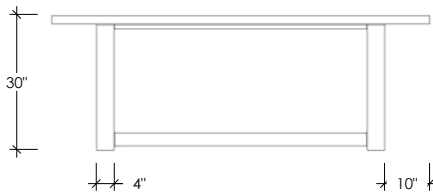

ZEN TABLE COLLECTION
ZEN CONCRETE DINING TABLE WOOD

SKU: TBL-ZEN-WD

- 8 concrete color options
- Concrete table top is 2" thick
- Leg clearance is 28" high
- 4" x 4" cherry wood base available in 2 finishes
- Intended for indoor use (outdoor upon request)
- Handmade in the USA

Table Sizes:

- 84"L x 40"W x 30"H
- 84"L x 44"W x 30"H
- 95"L x 40"W x 30"H
- 95"L x 44"W x 30"H
- 107"L x 40"W x 30"H
- 107"L x 44"W x 30"H
- 119"L x 40"W x 30"H
- 119"L x 44"W x 30"H

PLAN VIEW

FRONT ELEVATION