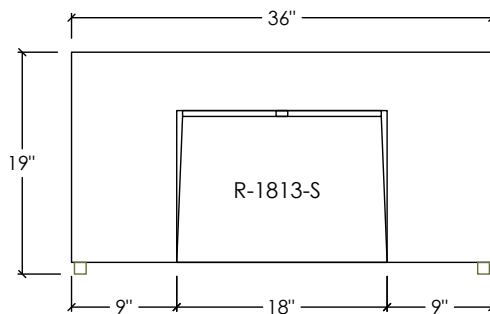

NOLITA COLLECTION

NOLITA 36" VANITY WITH CONCRETE RAMP SINK

SKU: NOL-36V

- Size: 36" x 19" x 35" / R-2013-S Sink ID: 20" x 13" x 3"
- 8 concrete color options (custom colors are available upon request)
- Frame is constructed of 1" welded tube steel and powder-coated in a matte black finish
- An integrated steel shelf allows you display and organize your belongings
- 6" Drain tailpiece included in Polished Chrome - available in 2 other finishes
- An optional 6" backsplash is available (not drilled for faucets). To pair backsplash with wall-mount faucets, please contact a sales rep at 888-474-7977.
- Standard Faucet & Soap Hole Configurations (customizable):
  - 0 Holes: wall-mount faucet
  - 1 single faucet hole or triple-hole set: centered on sink basin
  - Triple-hole set = 8" spread
  - Hole diameter = 1 3/8"
  - Hole(s) centered 2 1/4" off back of sink basin
  - Soap hole (optional): 5" minimum to left or right of faucet hole
- Overflow Hole Kit is optional (SKUs: OK-PC / OK-BN / OK-ORB)
- This vanity frame is outfitted with several holes to permit the installer to tether the vanity to the wall. This will prevent swaying and dramatically increase stability.

CONCRETE COLORS

STEEL BASE FINISH

Compliances & Certifications

CSA B45/IAPMO Z403  
ASME A112.18.2/CSA B125.2

PLAN VIEW

FRONT ELEVATION