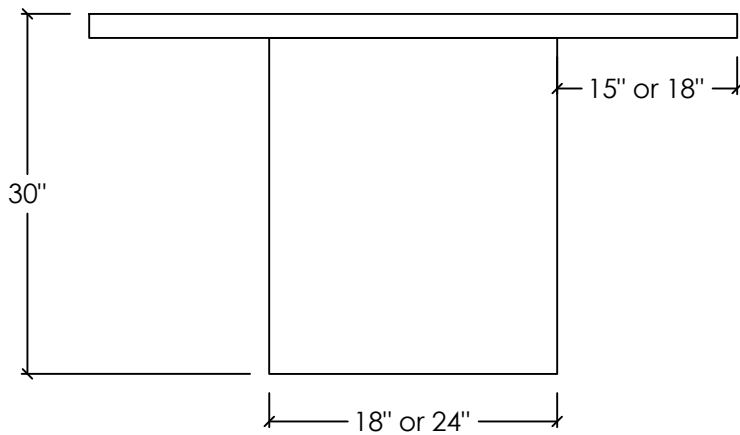

TABLE SIZES

- 48" DIAM
- 54" DIAM
- 60" DIAM

PLAN VIEW

ELEVATION

SECTION

AURA CONCRETE DINING TABLE
 SKU: TBL-AURA-RND-C

SCALE: 3/4" = 1'-0"
 PAGE: 1 OF 1

All Designs © TRUEFORM CONCRETE, LLC
 All Rights Reserved. Not for Publication.

DRAWING: 112118
 DRAWN BY: DA