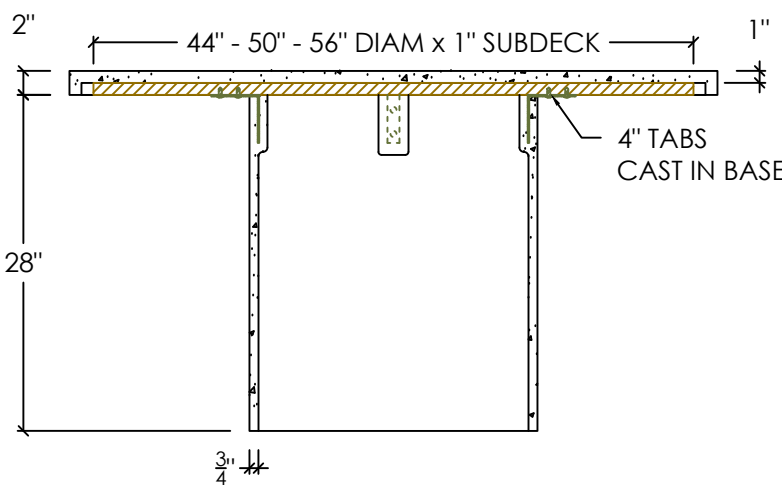

TABLE SIZES

- 48" DIAM
- 54" DIAM
- 60" DIAM

PLAN VIEW

ELEVATION

SECTION

AURA CONCRETE DINING TABLE
 SKU: TBL-AURA-RND-C

SCALE: 3/4" = 1'-0"
 PAGE: 1 OF 1

All Designs © TRUEFORM CONCRETE, LLC
 All Rights Reserved. Not for Publication.

DRAWING: 112118
 DRAWN BY: DA