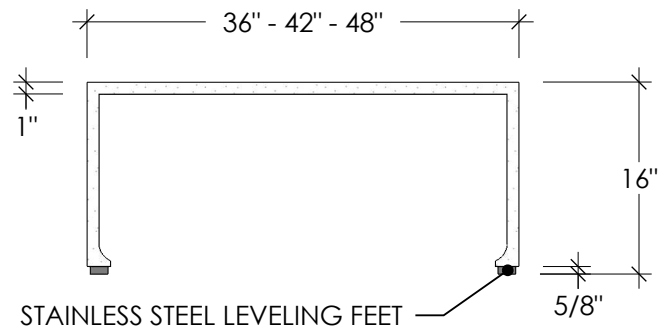

PLAN VIEW

ELEVATION

SECTION VIEW

TABLE SIZES

- 36" x 36"
- 42" x 42"
- 48" x 48"

BOX CONCRETE TABLE

SKU: TBL-BOX

All Designs © TRUEFORM CONCRETE, LLC. All Rights Reserved. Not for Publication.