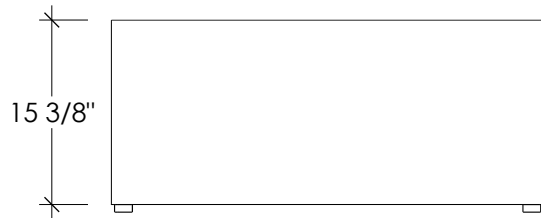

PLAN VIEW

ELEVATION

SECTION VIEW

TABLE SIZES

- 36" x 36"
- 42" x 42"
- 48" x 48"

BOX CONCRETE TABLE

SKU: TBL-BOX

All Designs © TRUEFORM CONCRETE, LLC. All Rights Reserved. Not for Publication.