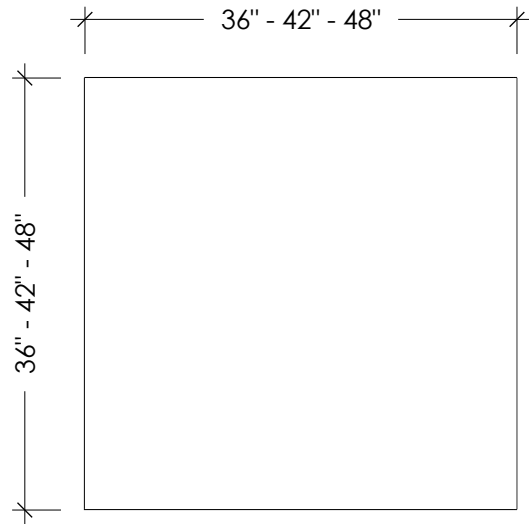

PLAN VIEW

ELEVATION

SECTION VIEW

TABLE SIZES

- 36" x 36"
- 42" x 42"
- 48" x 48"

BOX CONCRETE TABLE

SKU: TBL-BOX

All Designs © TRUEFORM CONCRETE, LLC. All Rights Reserved. Not for Publication.