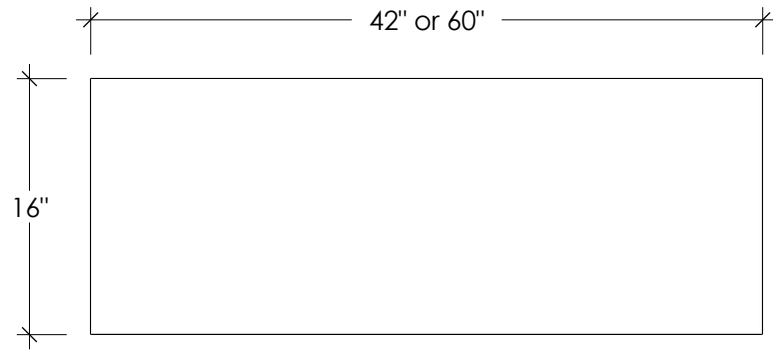

PLAN VIEW

FRONT ELEVATION

SIDE ELEVATION

TABLE SIZES

42" x 16"
60" x 16"

Date: 02-03-17

Drawn by: DA

CIRCA CONCRETE CONSOLE TABLE