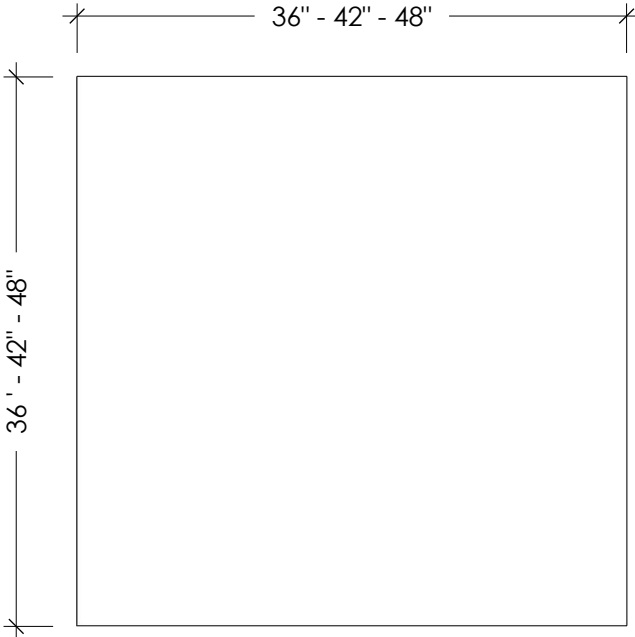

PLAN VIEW

FRONT ELEVATION

TABLE SIZES
36" x 36"
42" x 42"
48" x 48"
Date: 02-07-17
Drawn by: DA

SQUARE CONCRETE COFFEE TABLE

SKU: TBL-COFF-SQUARE

All Designs © TRUEFORM CONCRETE, LLC. All Rights Reserved. Not for Publication.