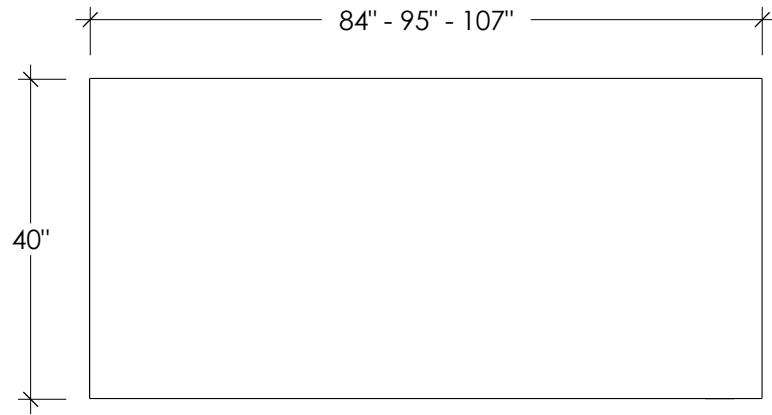

PLAN VIEW

FRONT ELEVATION

SIDE ELEVATION

TABLE SIZES
84" x 40"
95" x 40"
107" x 40"

FERRO RECTANGLE CONCRETE DINING TABLE

SKU: TBL-FERRO-REC

All Designs © TRUEFORM CONCRETE, LLC. All Rights Reserved. Not for Publication.