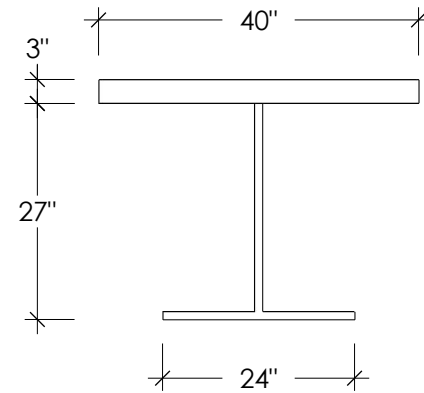

PLAN VIEW

FRONT ELEVATION

SIDE ELEVATION

TABLE SIZES
84" x 40"
95" x 40"
107" x 40"

FERRO RECTANGLE CONCRETE DINING TABLE

SKU: TBL-FERRO-REC

All Designs © TRUEFORM CONCRETE, LLC. All Rights Reserved. Not for Publication.

Date: 02-03-17

Drawn by: DA