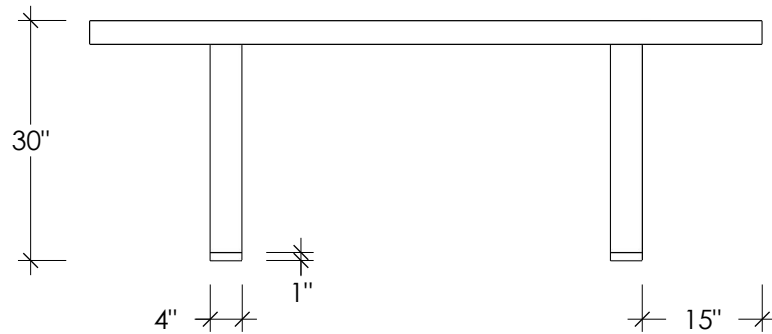

PLAN VIEW

FRONT ELEVATION

SIDE ELEVATION

TABLE SIZES
84" x 40"
95" x 40"
107" x 40"

FERRO RECTANGLE CONCRETE DINING TABLE

SKU: TBL-FERRO-REC

All Designs © TRUEFORM CONCRETE, LLC. All Rights Reserved. Not for Publication.

Date: 02-03-17

Drawn by: DA