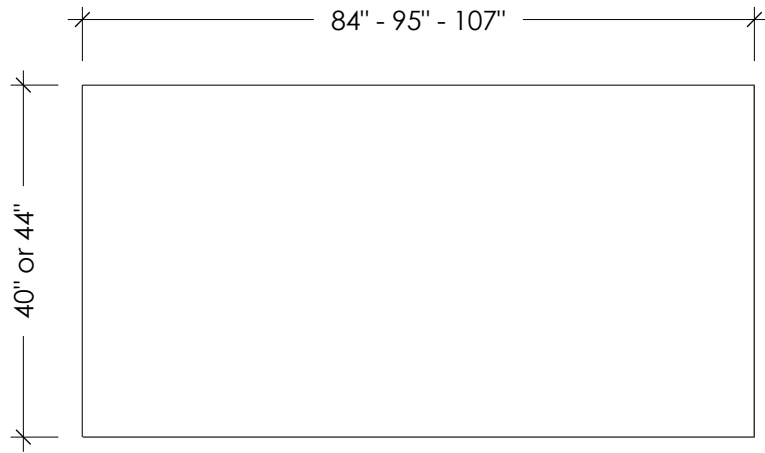

PLAN VIEW

FRONT ELEVATION

SIDE ELEVATION

TABLE SIZES
84" x 40"
84" x 44"
95" x 40"
95" x 44"
107" x 40"
107" x 44"

LONDON CONCRETE DINING TABLE

SKU: TBL-LON

All Designs © TRUEFORM CONCRETE, LLC. All Rights Reserved. Not for Publication.