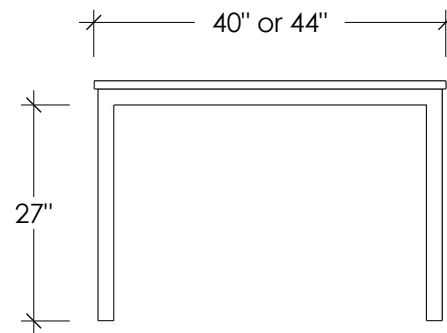

PLAN VIEW

FRONT ELEVATION

SIDE ELEVATION

TABLE SIZES
84" x 40"
84" x 44"
95" x 40"
95" x 44"
107" x 40"
107" x 44"

LONDON CONCRETE DINING TABLE

SKU: TBL-LON

All Designs © TRUEFORM CONCRETE, LLC. All Rights Reserved. Not for Publication.