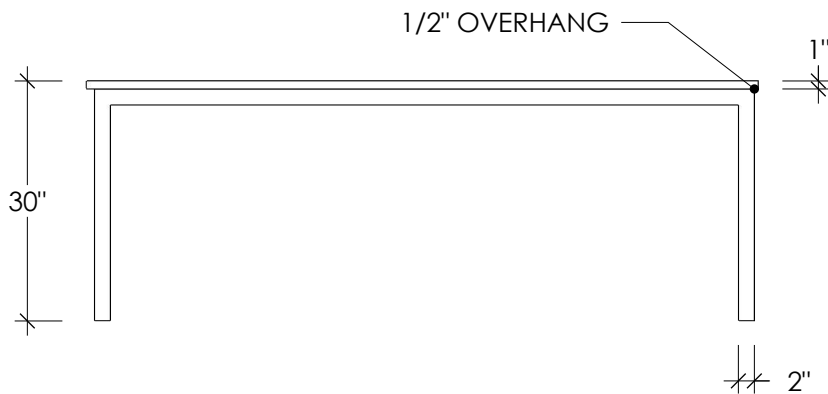

PLAN VIEW

FRONT ELEVATION

SIDE ELEVATION

TABLE SIZES
84" x 40"
84" x 44"
95" x 40"
95" x 44"
107" x 40"
107" x 44"

LONDON CONCRETE DINING TABLE

SKU: TBL-LON

All Designs © TRUEFORM CONCRETE, LLC. All Rights Reserved. Not for Publication.