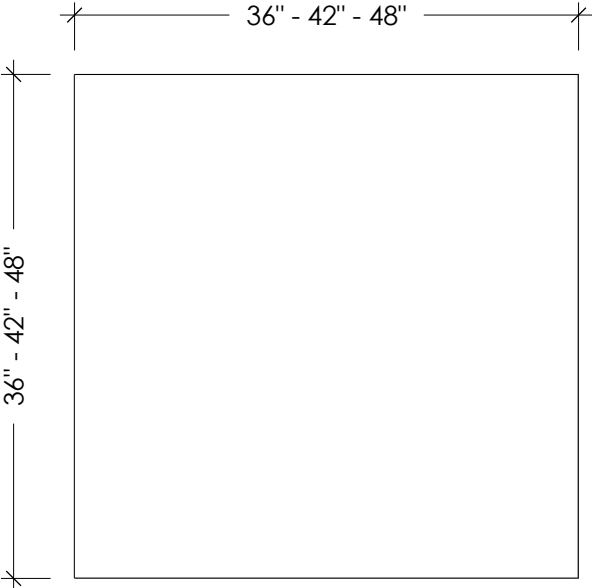

PLAN VIEW

SIDE ELEVATION

**TABLE SIZES**

- 36" x 36"
- 42" x 42"
- 48" x 48"

MOBIUS CONCRETE COFFEE TABLE

SKU: TBL-MOB

All Designs © TRUEFORM CONCRETE, LLC. All Rights Reserved. Not for Publication.

Date: 02-03-17