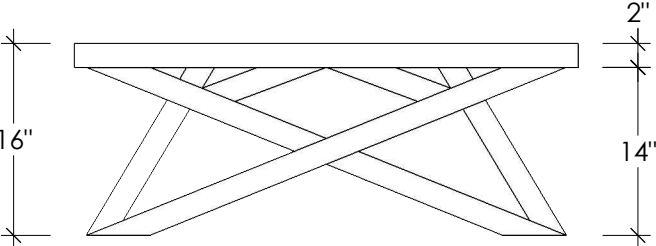

PLAN VIEW

SIDE ELEVATION

**TABLE SIZES**

- 36" x 36"
- 42" x 42"
- 48" x 48"

MOBIUS CONCRETE COFFEE TABLE

SKU: TBL-MOB

All Designs © TRUEFORM CONCRETE, LLC. All Rights Reserved. Not for Publication.

Date: 02-03-17