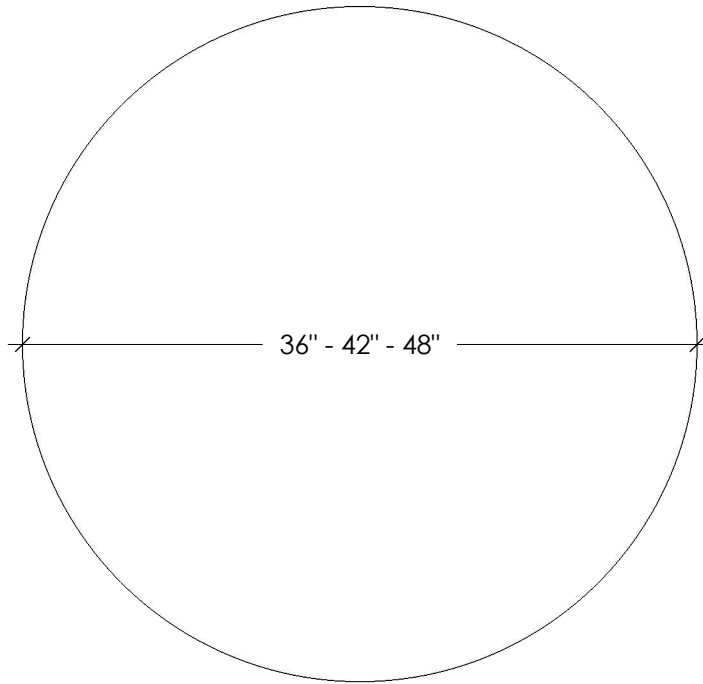

PLAN VIEW

SECTION VIEW

TABLE SIZES
36" DIAM
42" DIAM
48" DIAM

ROUND CONCRETE TABLE TOP 2"
SKU: TBL-RND2

All Designs © TRUEFORM CONCRETE, LLC. All Rights Reserved. Not for Publication.

Date: 02-06-17
Drawn by: DA