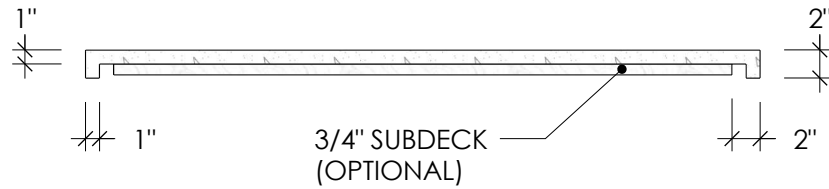

PLAN VIEW

SECTION VIEW

TABLE SIZES
36" DIAM
42" DIAM
48" DIAM

ROUND CONCRETE TABLE TOP 2"
SKU: TBL-RND2

All Designs © TRUEFORM CONCRETE, LLC. All Rights Reserved. Not for Publication.

Date: 02-06-17
Drawn by: DA