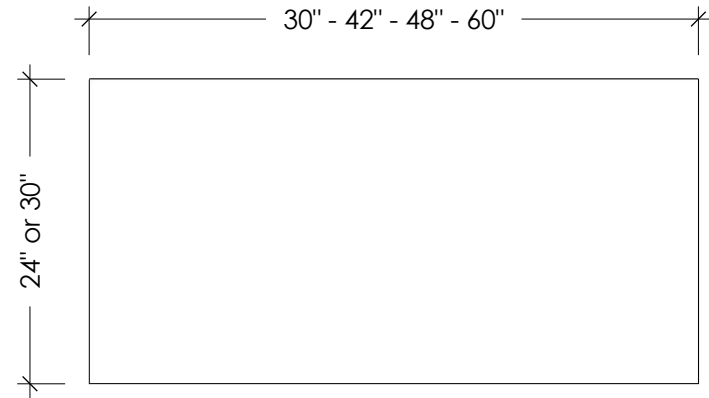

PLAN VIEW (SQUARE SHAPE)

PLAN VIEW (RECTANGLE SHAPE)

SECTION VIEW

TABLE SIZES	
SQUARE	RECTANGLE
24" x 24"	30" x 24"
30" x 30"	42" x 24"
36" x 36"	48" x 30"
	60" x 30"

CONCRETE TABLE TOP 1" THICK

SKU: TBL-TOPS1