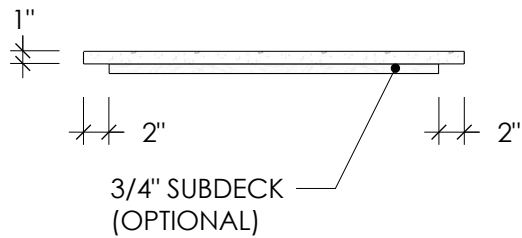

PLAN VIEW (SQUARE SHAPE)

PLAN VIEW (RECTANGLE SHAPE)

SECTION VIEW

TABLE SIZES	
SQUARE	RECTANGLE
24" x 24"	30" x 24"
30" x 30"	42" x 24"
36" x 36"	48" x 30"
	60" x 30"

CONCRETE TABLE TOP 1" THICK

SKU: TBL-TOPS1