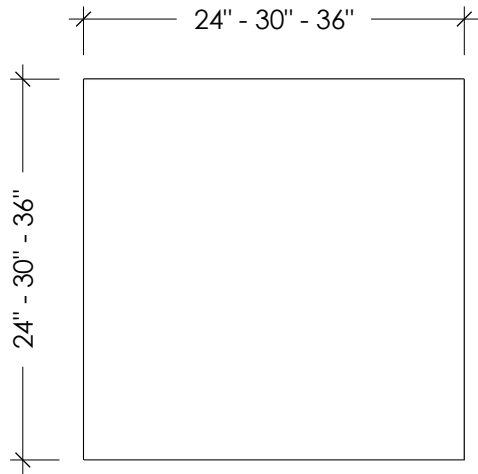

PLAN VIEW (SQUARE SHAPE)

PLAN VIEW (RECTANGLE SHAPE)

SECTION VIEW

TABLE SIZES	
SQUARE	RECTANGLE
24" x 24"	30" x 24"
30" x 30"	42" x 24"
36" x 36"	48" x 30"
	60" x 30"

CONCRETE TABLE TOP 1" THICK

SKU: TBL-TOPS1