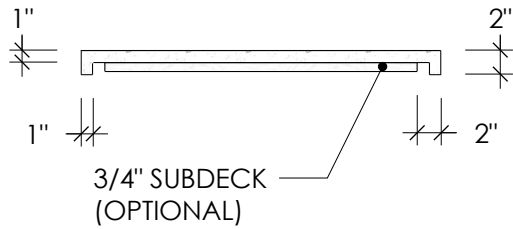

PLAN VIEW (SQUARE SHAPE)

PLAN VIEW (RECTANGLE SHAPE)

SECTION VIEW

TABLE SIZES	
SQUARE	RECTANGLE
24" x 24"	30" x 24"
30" x 30"	42" x 24"
36" x 36"	48" x 30"
	60" x 30"

CONCRETE TABLE TOP 2" THICK

SKU: TBL-TOPS2