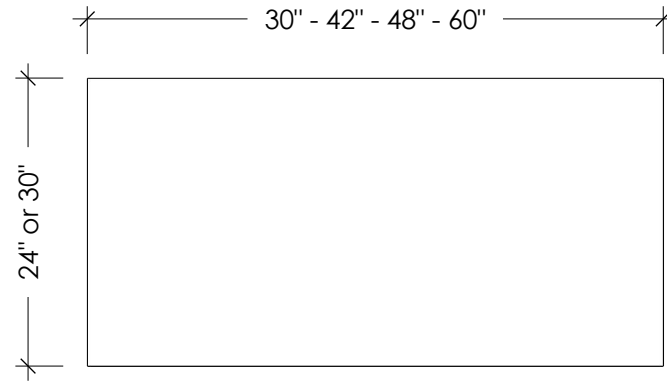

PLAN VIEW (SQUARE SHAPE)

PLAN VIEW (RECTANGLE SHAPE)

SECTION VIEW

TABLE SIZES	
SQUARE	RECTANGLE
24" x 24"	30" x 24"
30" x 30"	42" x 24"
36" x 36"	48" x 30"
	60" x 30"

CONCRETE TABLE TOP 2" THICK

SKU: TBL-TOPS2