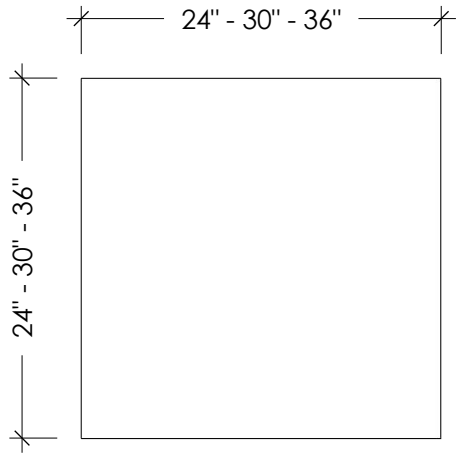

PLAN VIEW (SQUARE SHAPE)

PLAN VIEW (RECTANGLE SHAPE)

SECTION VIEW

TABLE SIZES	
SQUARE	RECTANGLE
24" x 24"	30" x 24"
30" x 30"	42" x 24"
36" x 36"	48" x 30"
	60" x 30"

CONCRETE TABLE TOP 2" THICK

SKU: TBL-TOPS2