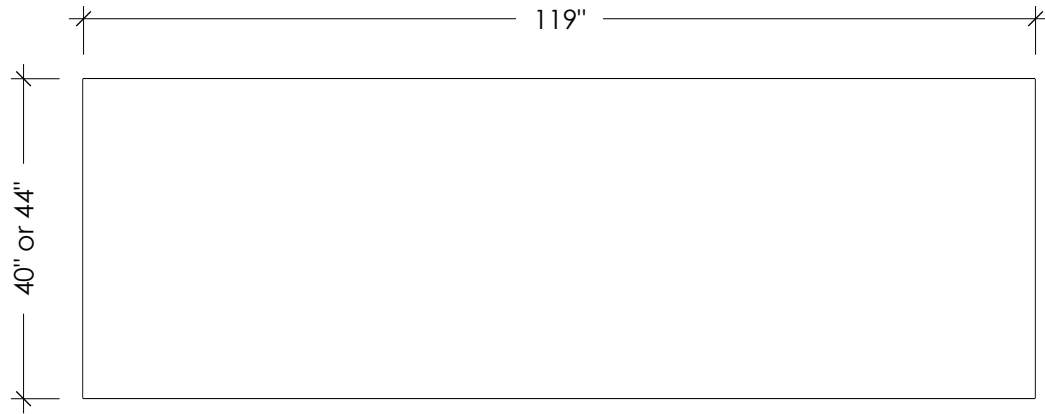

PLAN VIEW

FRONT ELEVATION

SIDE ELEVATION

TABLE SIZES

119" x 40"
119" x 44"

Date: 02-03-17

Drawn by: DA

TORRE RECTANGLE DINING TABLE 10'