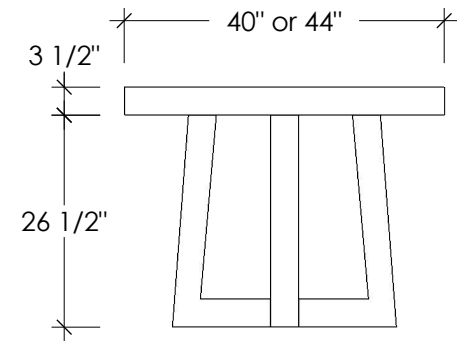

PLAN VIEW

FRONT ELEVATION

SIDE ELEVATION

TABLE SIZES

119" x 40"
119" x 44"

Date: 02-03-17

Drawn by: DA

TORRE RECTANGLE DINING TABLE 10'