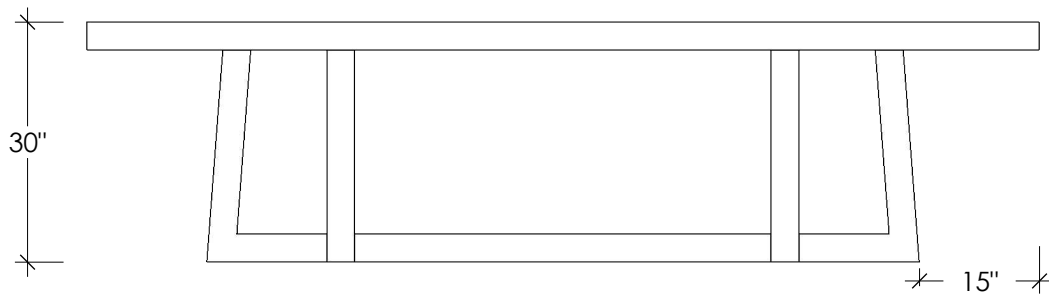

PLAN VIEW

FRONT ELEVATION

SIDE ELEVATION

TABLE SIZES

119" x 40"
119" x 44"

Date: 02-03-17

Drawn by: DA

TORRE RECTANGLE DINING TABLE 10'