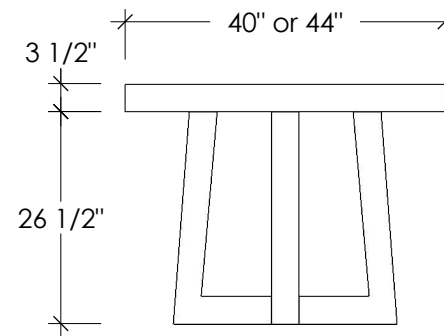

PLAN VIEW

FRONT ELEVATION

SIDE ELEVATION

**TABLE SIZES**

- 84" x 40"
- 84" x 44"
- 95" x 40"
- 95" x 44"
- 107" x 40"
- 107" x 44"

TORRE RECTANGLE CONCRETE DINING TABLE

SKU: TBL-TORRE-REC

All Designs © TRUEFORM CONCRETE, LLC. All Rights Reserved. Not for Publication.