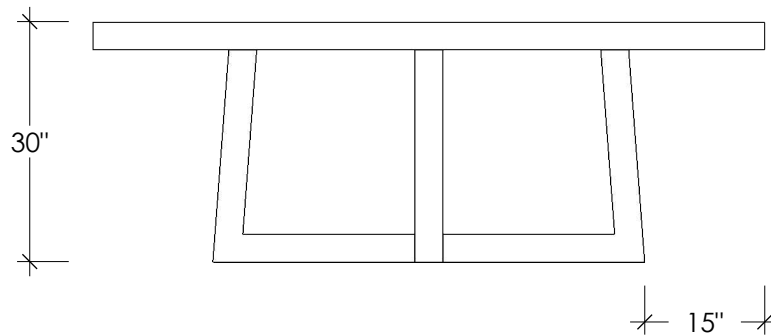

PLAN VIEW

FRONT ELEVATION

SIDE ELEVATION

**TABLE SIZES**

- 84" x 40"
- 84" x 44"
- 95" x 40"
- 95" x 44"
- 107" x 40"
- 107" x 44"

TORRE RECTANGLE CONCRETE DINING TABLE

SKU: TBL-TORRE-REC

All Designs © TRUEFORM CONCRETE, LLC. All Rights Reserved. Not for Publication.