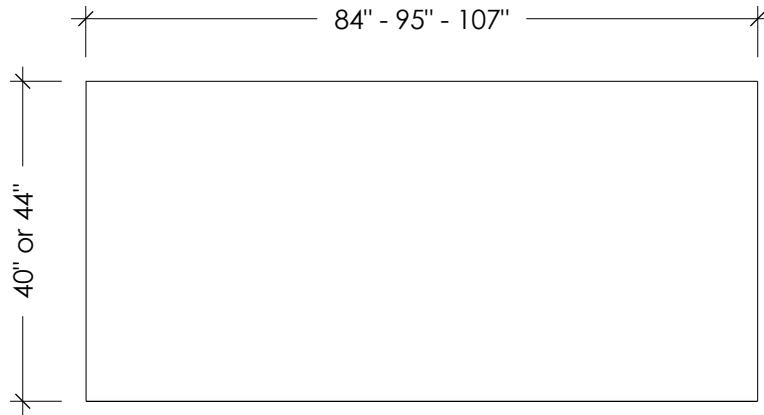

PLAN VIEW

FRONT ELEVATION

SIDE ELEVATION

**TABLE SIZES**

- 84" x 40"
- 84" x 44"
- 95" x 40"
- 95" x 44"
- 107" x 40"
- 107" x 44"

TORRE RECTANGLE CONCRETE DINING TABLE

SKU: TBL-TORRE-REC

All Designs © TRUEFORM CONCRETE, LLC. All Rights Reserved. Not for Publication.