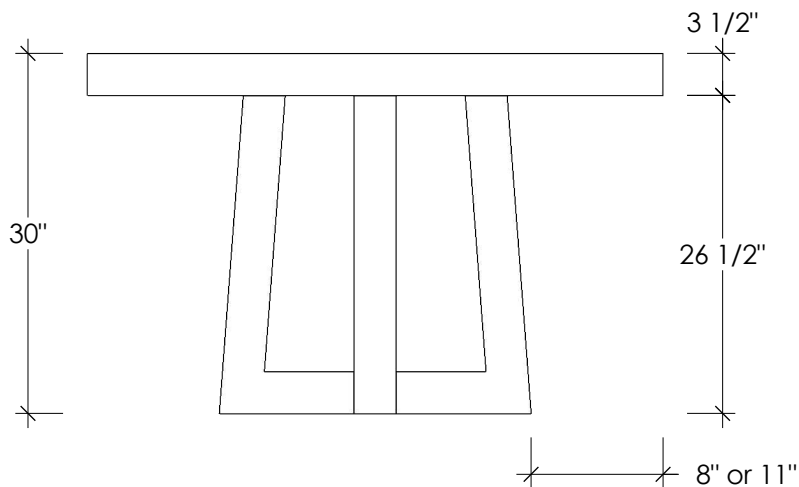

PLAN VIEW

FRONT ELEVATION

TABLE SIZES
42" DIAM
48" DIAM
60" DIAM
Date: 02-06-17
Drawn by: DA