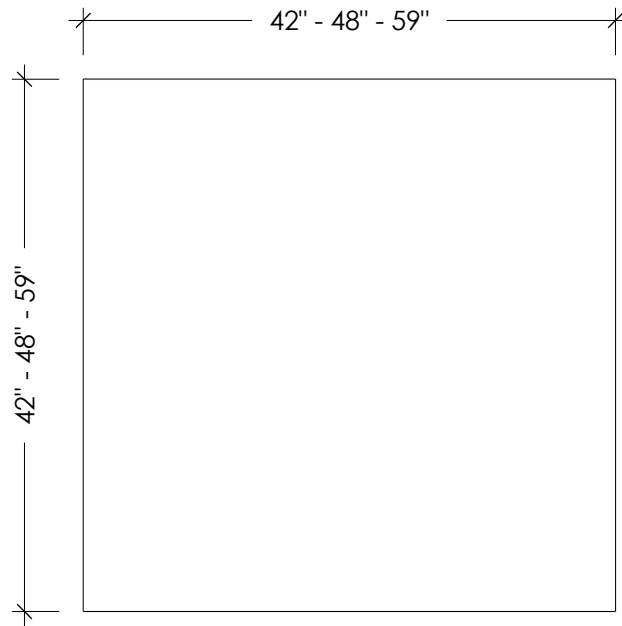

PLAN VIEW

SIDE ELEVATION

TABLE SIZES

- 42" x 42"
- 48" x 48"
- 59" x 59"

TORRE SQUARE CONCRETE DINING TABLE

SKU: TBL-TORRE-SQU

All Designs © TRUEFORM CONCRETE, LLC. All Rights Reserved. Not for Publication.

Date: 02-07-17

Drawn by: DA