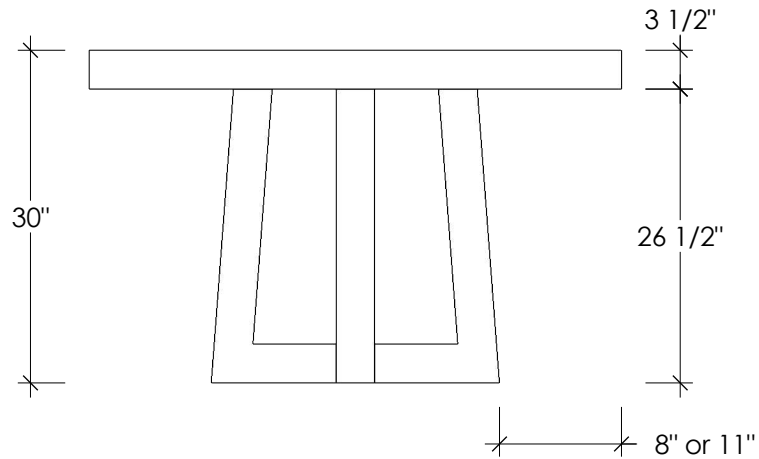

PLAN VIEW

SIDE ELEVATION

TABLE SIZES

- 42" x 42"
- 48" x 48"
- 59" x 59"

TORRE SQUARE CONCRETE DINING TABLE

SKU: TBL-TORRE-SQU

All Designs © TRUEFORM CONCRETE, LLC. All Rights Reserved. Not for Publication.