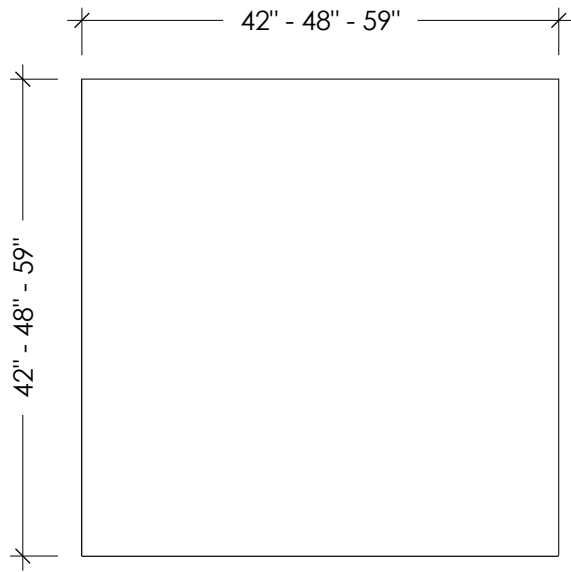

PLAN VIEW

FRONT ELEVATION

SIDE ELEVATION

**TABLE SIZES**

- 42" x 42"
- 48" x 48"
- 59" x 59"

ZEN SQUARE CONCRETE DINING TABLE

SKU: TBL-ZEN-SQU

All Designs © TRUEFORM CONCRETE, LLC. All Rights Reserved. Not for Publication.