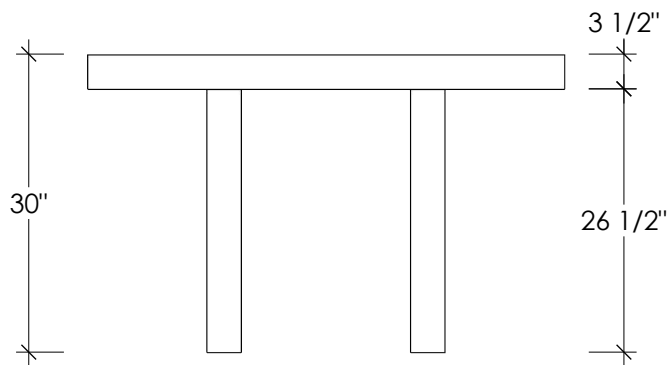

PLAN VIEW

FRONT ELEVATION

SIDE ELEVATION

**TABLE SIZES**

- 42" x 42"
- 48" x 48"
- 59" x 59"

ZEN SQUARE CONCRETE DINING TABLE

SKU: TBL-ZEN-SQU

All Designs © TRUEFORM CONCRETE, LLC. All Rights Reserved. Not for Publication.

Date: 02-06-17

Drawn by: DA