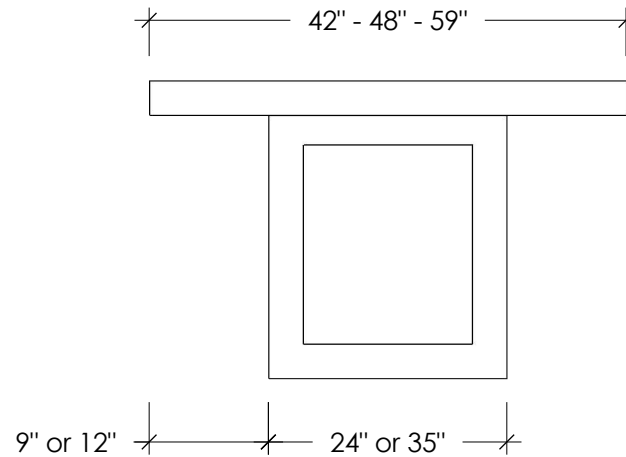

PLAN VIEW

FRONT ELEVATION

SIDE ELEVATION

**TABLE SIZES**

- 42" x 42"
- 48" x 48"
- 59" x 59"

ZEN SQUARE CONCRETE DINING TABLE

SKU: TBL-ZEN-SQU

All Designs © TRUEFORM CONCRETE, LLC. All Rights Reserved. Not for Publication.

Date: 02-06-17

Drawn by: DA