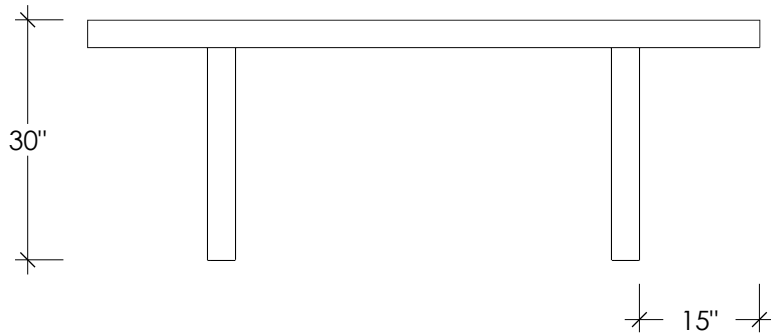

PLAN VIEW

FRONT ELEVATION

SIDE ELEVATION

TABLE SIZES

- 84" x 40"
- 84" x 44"
- 95" x 40"
- 95" x 44"
- 107" x 40"
- 107" x 44"
- 119" x 40"
- 119" x 44"

ZEN CONCRETE DINING TABLE

SKU: TBL-ZEN-ST

All Designs © TRUEFORM CONCRETE, LLC. All Rights Reserved. Not for Publication.

Date: 02-03-17

Drawn by: DA