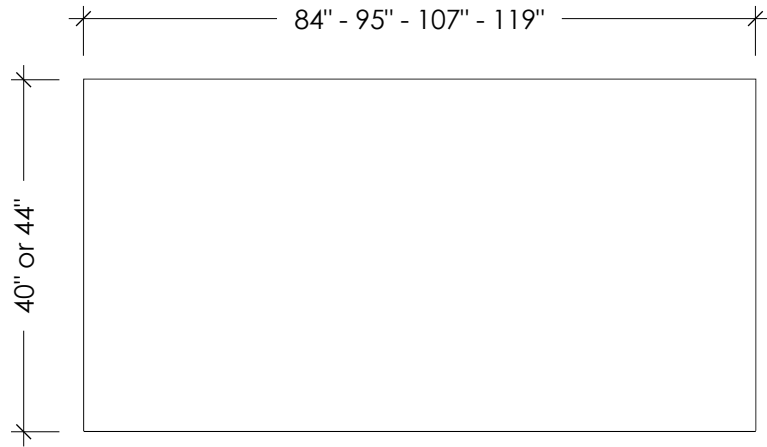

PLAN VIEW

FRONT ELEVATION

SIDE ELEVATION

TABLE SIZES

- 84" x 40"
- 84" x 44"
- 95" x 40"
- 95" x 44"
- 107" x 40"
- 107" x 44"
- 119" x 40"
- 119" x 44"

ZEN CONCRETE DINING TABLE

SKU: TBL-ZEN-ST

All Designs © TRUEFORM CONCRETE, LLC. All Rights Reserved. Not for Publication.