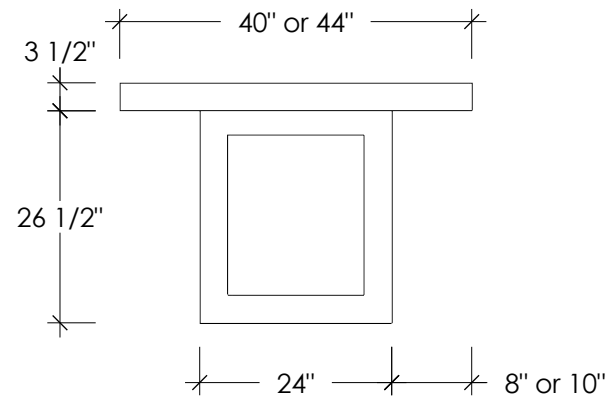

PLAN VIEW

FRONT ELEVATION

SIDE ELEVATION

TABLE SIZES

- 84" x 40"
- 84" x 44"
- 95" x 40"
- 95" x 44"
- 107" x 40"
- 107" x 44"
- 119" x 40"
- 119" x 44"

ZEN CONCRETE DINING TABLE

SKU: TBL-ZEN-ST

All Designs © TRUEFORM CONCRETE, LLC. All Rights Reserved. Not for Publication.