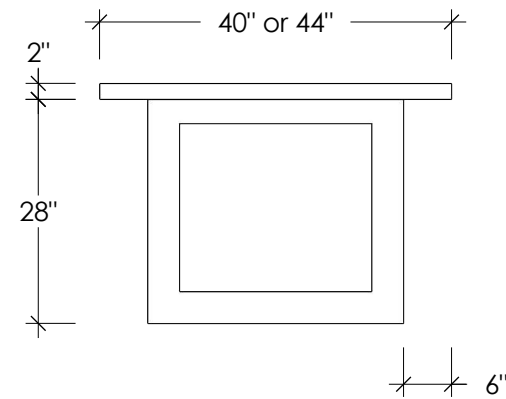

PLAN VIEW

FRONT ELEVATION

SIDE ELEVATION

TABLE SIZES

- 84" x 40"
- 84" x 44"
- 95" x 40"
- 95" x 44"
- 107" x 40"
- 107" x 44"
- 119" x 40"
- 119" x 44"

WOOD ZEN CONCRETE DINING TABLE

SKU: TBL-ZEN-WD

All Designs © TRUEFORM CONCRETE, LLC. All Rights Reserved. Not for Publication.