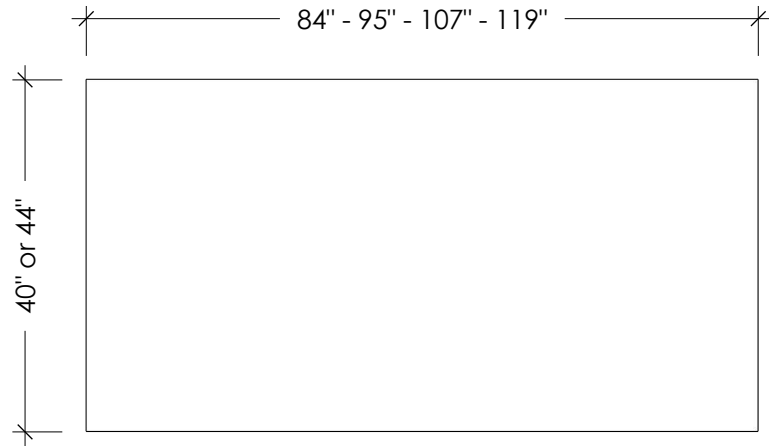

PLAN VIEW

FRONT ELEVATION

SIDE ELEVATION

TABLE SIZES

- 84" x 40"
- 84" x 44"
- 95" x 40"
- 95" x 44"
- 107" x 40"
- 107" x 44"
- 119" x 40"
- 119" x 44"

WOOD ZEN CONCRETE DINING TABLE

SKU: TBL-ZEN-WD

All Designs © TRUEFORM CONCRETE, LLC. All Rights Reserved. Not for Publication.