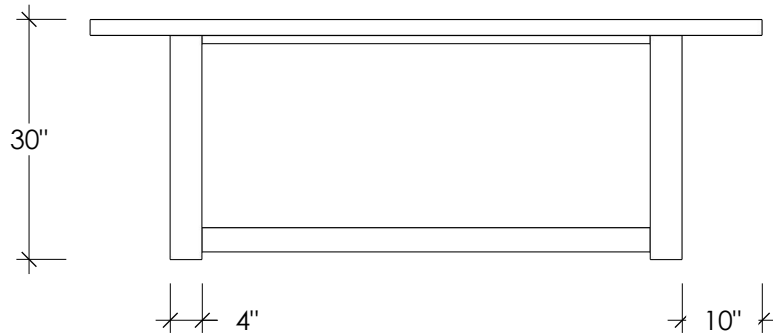

PLAN VIEW

FRONT ELEVATION

SIDE ELEVATION

TABLE SIZES

- 84" x 40"
- 84" x 44"
- 95" x 40"
- 95" x 44"
- 107" x 40"
- 107" x 44"
- 119" x 40"
- 119" x 44"

WOOD ZEN CONCRETE DINING TABLE

SKU: TBL-ZEN-WD

All Designs © TRUEFORM CONCRETE, LLC. All Rights Reserved. Not for Publication.