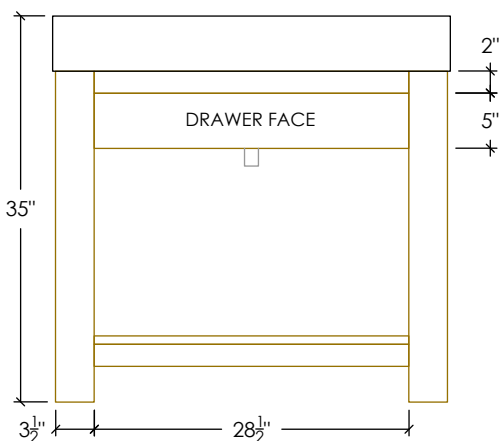

FRONT ELEVATION