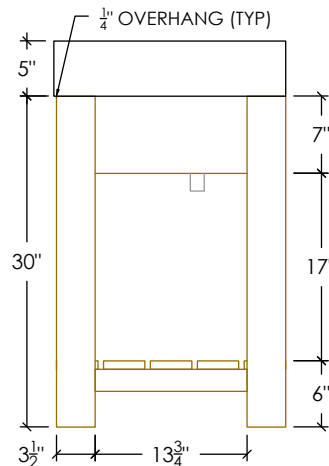

RIGHT ELEVATION