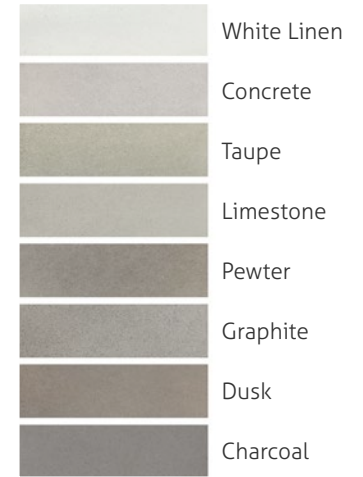

LAVARE COLLECTION

36" LAVARE VANITY WITH CONCRETE RECTANGLE SINK & DRAWER

SKU: LAVARE-36N-D

- Size: 36" x 21" x 35" / RC-2012 Sink ID: 20" x 12" x 5.25"
- Features one soft-close, "u-shaped" drawer
- 8 concrete color options and 2 wood finishes
- Grid drain and 6" tailpiece included in Polished Chrome - available in 2 other finishes
- Standard Faucet & Soap Hole Configurations (customizable):
  - 0 Holes: wall-mount faucet
  - 1 single faucet hole or triple-hole set: centered on sink basin
  - Triple-hole set = 8" spread
  - Hole diameter = 1 3/8"
  - Hole(s) centered 2 1/4" off back of sink basin
  - Soap hole (optional): 5" minimum to left or right of faucet hole
- Sink does not have overflow hole
- Handmade in the USA

CONCRETE COLORS