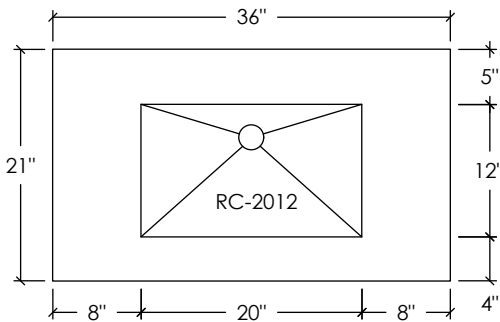

WOOD VANITY FINISH

Compliances & Certifications

CSA B45/IAPMO Z403
ASME A112.18.2/CSA B125.2

PLAN VIEW