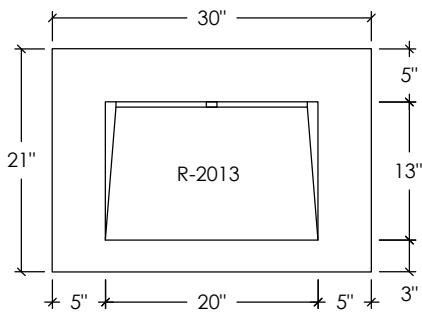

STEEL BASE FINISH

WOOD FINISH

Compliances & Certifications

CSA B45/IAPMO Z403
ASME A112.18.2/CSA B125.2

PLAN VIEW