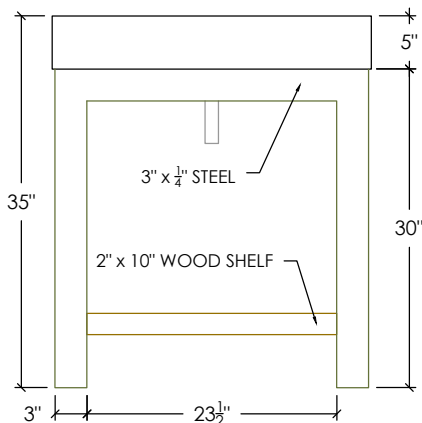

OUTLAND COLLECTION

30" OUTLAND VANITY WITH CONCRETE RAMP SINK

SKU: OUTLAND-30V

- Size: 30" x 21" x 35" / R-2013 Sink ID: 20" x 13" x 5"
- 8 concrete color options
- Steel base is 1/4" x 3" bent flat stock steel finished in our Industrial Patina
- Shelf is 2" thick rough-sawn wood
- 6" tailpiece included in Polished Chrome - available in 2 other finishes
- Standard Faucet & Soap Hole Configurations (customizable):
 - 0 Holes: wall-mount faucet
 - 1 single faucet hole or triple-hole set: centered on sink basin
 - Triple-hole set = 8" spread
 - Hole diameter = 1 3/8"
 - Hole(s) centered 2 1/4" off back of sink basin
 - Soap hole(s) (optional): 5" minimum to left or right of faucet hole(s)
- Sink does not have overflow hole
- Handmade in the USA

CONCRETE COLORS

STEEL BASE FINISH

WOOD FINISH

Compliances & Certifications

CSA B45/IAPMO Z403
ASME A112.18.2/CSA B125.2

PLAN VIEW

FRONT ELEVATION

RIGHT ELEVATION

SECTION VIEW