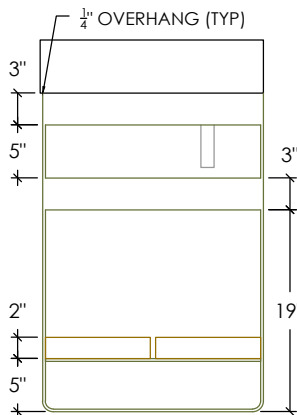

OUTLAND COLLECTION

30" OUTLAND VANITY WITH CONCRETE RAMP SINK

SKU: OUTLAND-30V

- Size: 30" x 21" x 35" / R-2013 Sink ID: 20" x 13" x 5"
- 8 concrete color options
- Steel base is 1/4" x 3" bent flat stock steel finished in our Industrial Patina
- Shelf is 2" thick rough-sawn wood
- 6" tailpiece included in Polished Chrome - available in 2 other finishes
- Standard Faucet & Soap Hole Configurations (customizable):
 - 0 Holes: wall-mount faucet
 - 1 single faucet hole or triple-hole set: centered on sink basin
 - Triple-hole set = 8" spread
 - Hole diameter = 1 3/8"
 - Hole(s) centered 2 1/4" off back of sink basin
 - Soap hole(s) (optional): 5" minimum to left or right of faucet hole(s)
- Sink does not have overflow hole
- Handmade in the USA

CONCRETE COLORS

STEEL BASE FINISH

WOOD FINISH

Compliances & Certifications

CSA B45/IAPMO Z403
ASME A112.18.2/CSA B125.2

PLAN VIEW

FRONT ELEVATION

RIGHT ELEVATION

SECTION VIEW