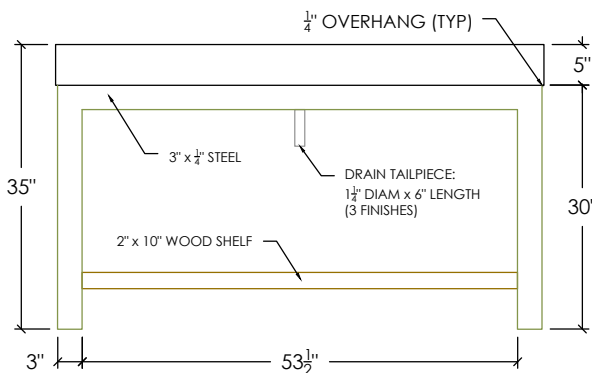

OUTLAND COLLECTION

60" OUTLAND VANITY WITH CONCRETE RAMP SINK

SKU: OUTLAND-60V

- Size: 60" x 21" x 35" / R-4813 Sink ID: 48" x 13" x 5"
- 8 concrete color options
- Steel base is 1/4" x 3" bent flat stock steel finished in our Industrial Patina
- Shelf is 2" thick rough-sawn wood
- 6" tailpiece included in Polished Chrome - available in 2 other finishes
- Standard Faucet & Soap Hole Configurations (customizable):
  - 0 Holes: wall-mount faucet
  - 1 single faucet hole or triple-hole set: centered on sink basin
  - 2 single faucet holes or triple-hole sets: centered 10" in from left & right of sink basin
  - Triple-hole set = 8" spread
  - Hole diameter = 1 3/8"
  - Hole(s) centered 2 1/4" off back of sink basin
  - Soap hole(s) (optional): 5" minimum to left or right of faucet hole(s)
- Sink does not have overflow hole
- Handmade in the USA

CONCRETE COLORS

STEEL BASE FINISH

WOOD FINISH

PLAN VIEW

FRONT ELEVATION

RIGHT ELEVATION

SECTION VIEW