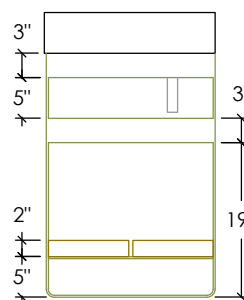

OUTLAND COLLECTION

60" OUTLAND VANITY WITH CONCRETE RAMP SINK

SKU: OUTLAND-60V

- Size: 60" x 21" x 35" / R-4813 Sink ID: 48" x 13" x 5"
- 8 concrete color options
- Steel base is 1/4" x 3" bent flat stock steel finished in our Industrial Patina
- Shelf is 2" thick rough-sawn wood
- 6" tailpiece included in Polished Chrome - available in 2 other finishes
- Standard Faucet & Soap Hole Configurations (customizable):
  - 0 Holes: wall-mount faucet
  - 1 single faucet hole or triple-hole set: centered on sink basin
  - 2 single faucet holes or triple-hole sets: centered 10" in from left & right of sink basin
  - Triple-hole set = 8" spread
  - Hole diameter = 1 3/8"
  - Hole(s) centered 2 1/4" off back of sink basin
  - Soap hole(s) (optional): 5" minimum to left or right of faucet hole(s)
- Sink does not have overflow hole
- Handmade in the USA

CONCRETE COLORS

STEEL BASE FINISH

WOOD FINISH

PLAN VIEW

FRONT ELEVATION

RIGHT ELEVATION

SECTION VIEW