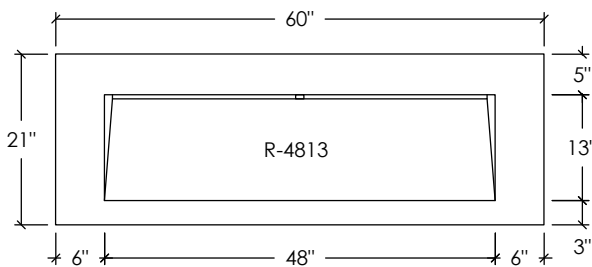

OUTLAND COLLECTION

60" OUTLAND VANITY WITH CONCRETE RAMP SINK

SKU: OUTLAND-60V

- Size: 60" x 21" x 35" / R-4813 Sink ID: 48" x 13" x 5"
- 8 concrete color options
- Steel base is 1/4" x 3" bent flat stock steel finished in our Industrial Patina
- Shelf is 2" thick rough-sawn wood
- 6" tailpiece included in Polished Chrome - available in 2 other finishes
- Standard Faucet & Soap Hole Configurations (customizable):
  - 0 Holes: wall-mount faucet
  - 1 single faucet hole or triple-hole set: centered on sink basin
  - 2 single faucet holes or triple-hole sets: centered 10" in from left & right of sink basin
  - Triple-hole set = 8" spread
  - Hole diameter = 1 3/8"
  - Hole(s) centered 2 1/4" off back of sink basin
  - Soap hole(s) (optional): 5" minimum to left or right of faucet hole(s)
- Sink does not have overflow hole
- Handmade in the USA

CONCRETE COLORS

STEEL BASE FINISH

WOOD FINISH

PLAN VIEW

FRONT ELEVATION

RIGHT ELEVATION

SECTION VIEW