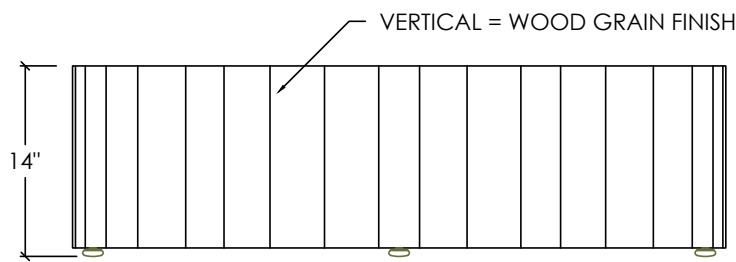

CONCRETE TABLE COLLECTION

ASPEN CONCRETE COFFEE TABLE

SKU: TBL-COFF-ASPEN-OV

- 8 concrete color options
- Concrete is 1" thick / underside is hollowed out for weight reduction
- Facade features vertical wood plank texture while top is smooth and refined
- Table sits 5/8" above floor on 4 stainless steel leveling feet (included)
- Suitable for indoor or outdoor use
- Treated with an industrial-grade sealant for optimum protection and longevity
- Handmade in the USA

Table Sizes:

- 48" L x 24" W x 14" H

PLAN VIEW

FRONT ELEVATION

RIGHT ELEVATION

Concrete Colors