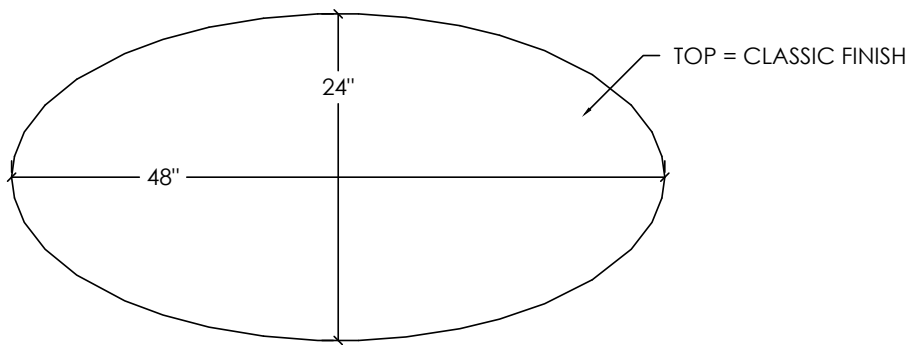

CONCRETE TABLE COLLECTION

ASPEN CONCRETE COFFEE TABLE

SKU: TBL-COFF-ASPEN-OV

- 8 concrete color options
- Concrete is 1" thick / underside is hollowed out for weight reduction
- Facade features vertical wood plank texture while top is smooth and refined
- Table sits 5/8" above floor on 4 stainless steel leveling feet (included)
- Suitable for indoor or outdoor use
- Treated with an industrial-grade sealant for optimum protection and longevity
- Handmade in the USA

Table Sizes:

- 48" L x 24" W x 14" H

PLAN VIEW

FRONT ELEVATION

RIGHT ELEVATION

Concrete Colors