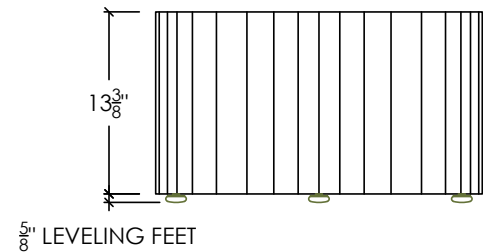

CONCRETE TABLE COLLECTION

ASPEN CONCRETE COFFEE TABLE

SKU: TBL-COFF-ASPEN-OV

- 8 concrete color options
- Concrete is 1" thick / underside is hollowed out for weight reduction
- Facade features vertical wood plank texture while top is smooth and refined
- Table sits 5/8" above floor on 4 stainless steel leveling feet (included)
- Suitable for indoor or outdoor use
- Treated with an industrial-grade sealant for optimum protection and longevity
- Handmade in the USA

Table Sizes:

- 48" L x 24" W x 14" H

PLAN VIEW

FRONT ELEVATION

RIGHT ELEVATION

Concrete Colors